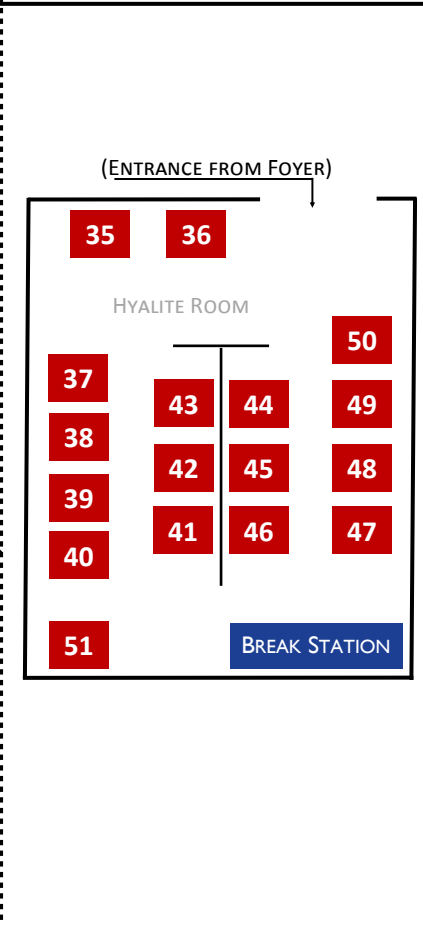

# BEST WESTERN FLOOR PLAN PART I

## ZOOM-IN OF ATRIUM

# BEST WESTERN FLOOR PLAN PART II

## ZOOM-IN OF FOYER | ZOOM-IN OF HYALITE

**BOOTH SPACE AVAILABILITY**

- MACo BOOTH
- AVAILABLE
- RESERVED
- BREAK STATION