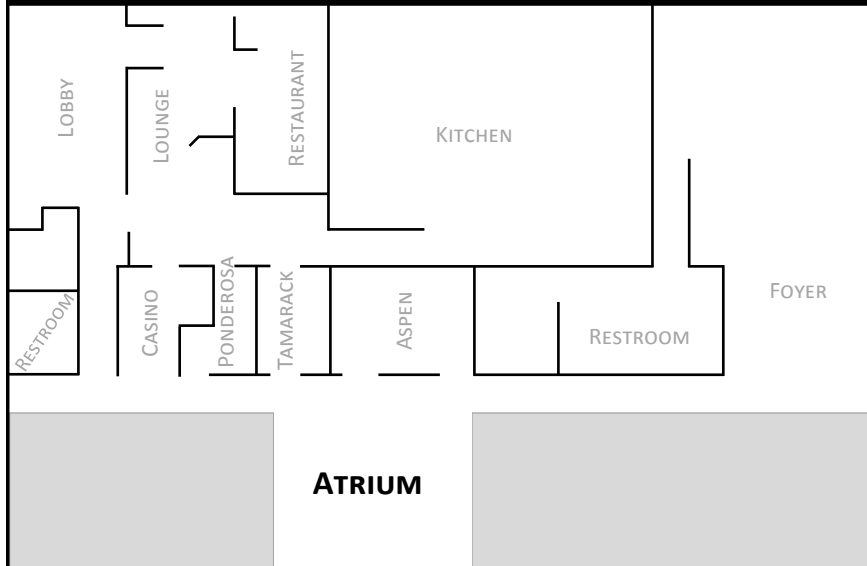

# BEST WESTERN FLOOR PLAN PART I

## ZOOM-IN OF ATRIUM

# BEST WESTERN FLOOR PLAN PART II

## ZOOM-IN OF FOYER | ZOOM-IN OF HYALITE

**BOOTH SPACE AVAILABILITY**

- MACo BOOTH
- AVAILABLE
- RESERVED
- BREAK STATION