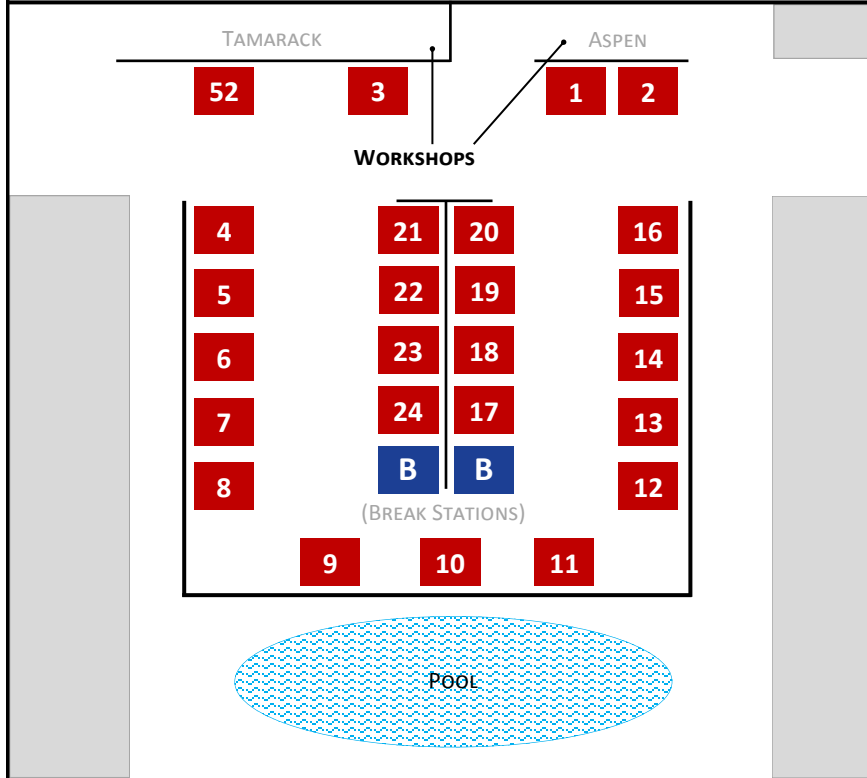

# BEST WESTERN FLOOR PLAN PART I

## ZOOM-IN OF ATRIUM

# BEST WESTERN FLOOR PLAN PART II

## ZOOM-IN OF FOYER | ZOOM-IN OF HYALITE

**BOOTH SPACE AVAILABILITY**

- MACo BOOTH
- AVAILABLE
- RESERVED
- BREAK STATION