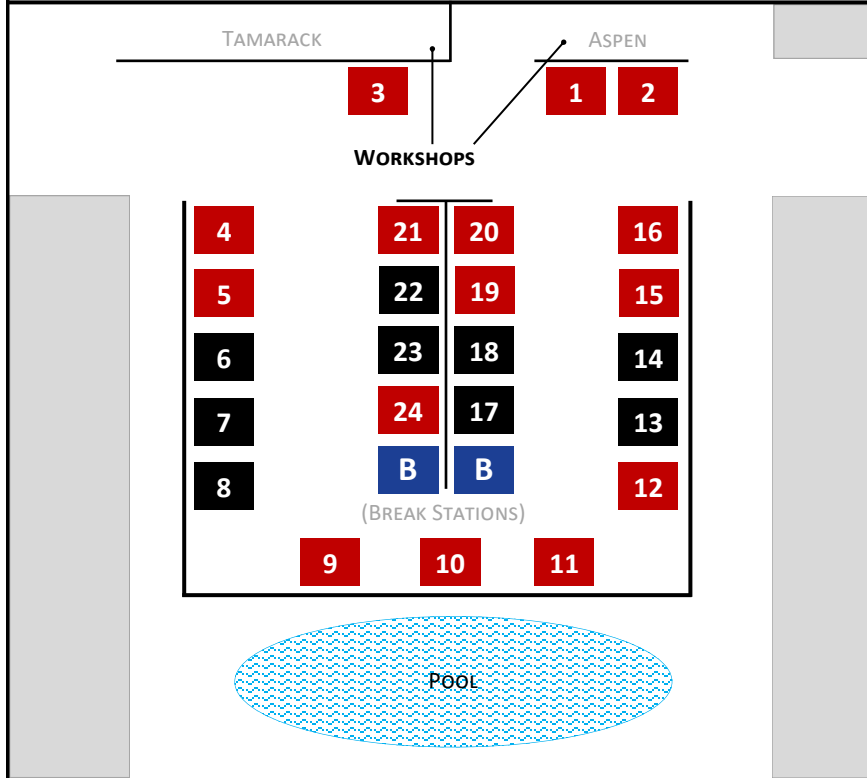

# BEST WESTERN FLOOR PLAN PART I

## ZOOM-IN OF ATRIUM

# BEST WESTERN FLOOR PLAN PART II

## ZOOM-IN OF FOYER      ZOOM-IN OF HYALITE

**BOOTH SPACE AVAILABILITY**

- MACo BOOTH
- AVAILABLE
- RESERVED
- BREAK STATION