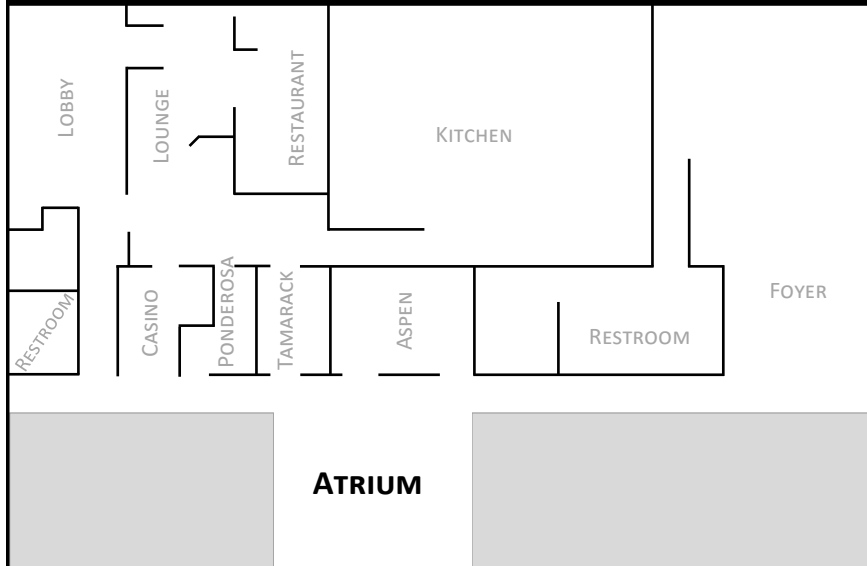

# BEST WESTERN FLOOR PLAN PART I

## ZOOM-IN OF ATRIUM

# BEST WESTERN FLOOR PLAN PART II

## ZOOM-IN OF FOYER      ZOOM-IN OF HYALITE

**BOOTH SPACE AVAILABILITY**

- MACo BOOTH
- AVAILABLE
- RESERVED
- BREAK STATION