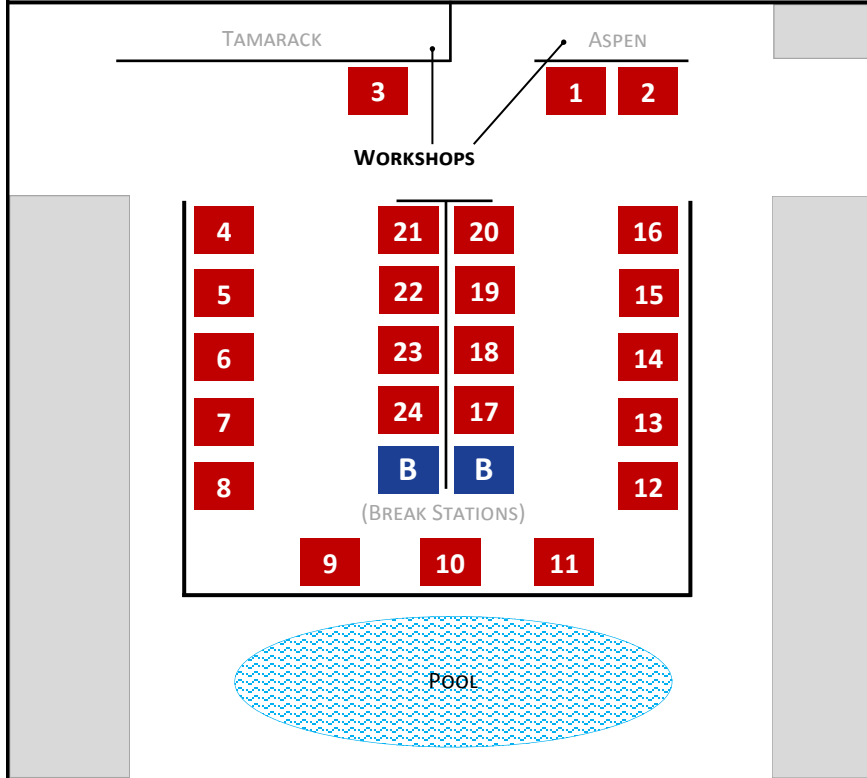

BEST WESTERN FLOOR PLAN PART I

ZOOM-IN OF ATRIUM

BEST WESTERN FLOOR PLAN PART II

ZOOM-IN OF FOYER ZOOM-IN OF HYALITE

BOOTH SPACE AVAILABILITY

- MACo BOOTH
- AVAILABLE
- RESERVED
- BREAK STATION