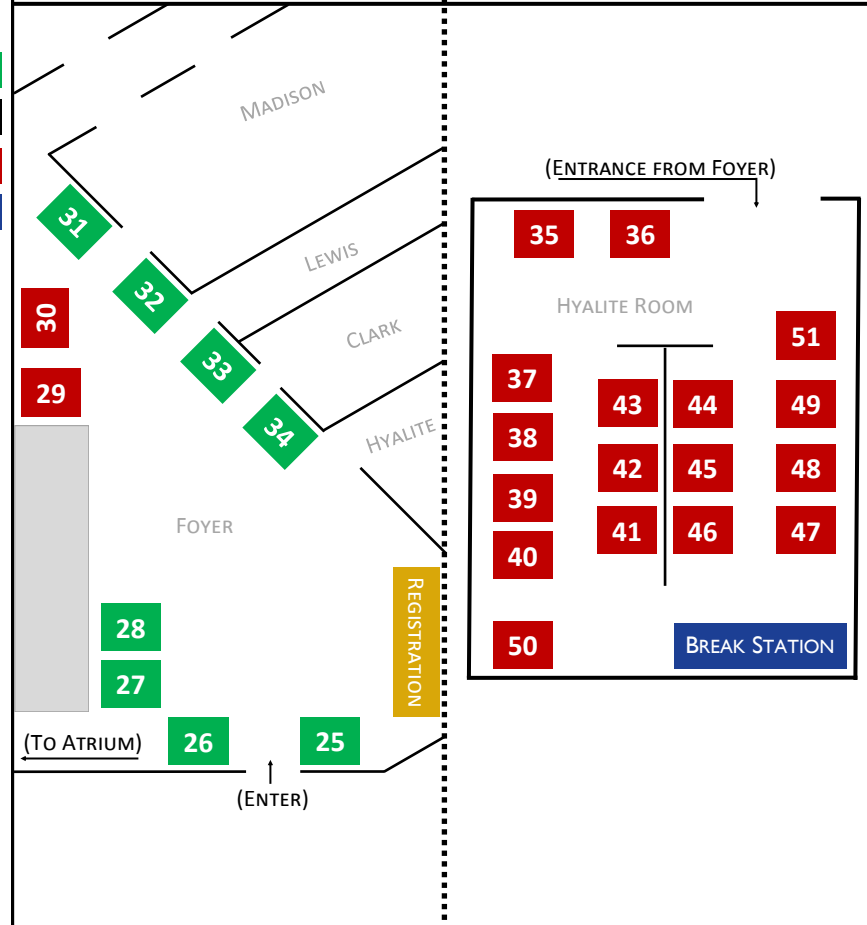

BEST WESTERN FLOOR PLAN PART I

ZOOM-IN OF ATRIUM

BEST WESTERN FLOOR PLAN PART II

ZOOM-IN OF FOYER ZOOM-IN OF HYALITE

BOOTH SPACE AVAILABILITY

- MACo BOOTH
- AVAILABLE
- RESERVED
- BREAK STATION