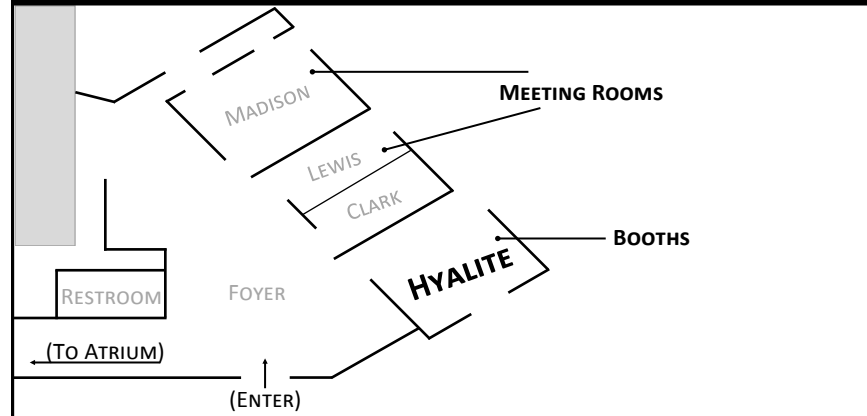

BEST WESTERN FLOOR PLAN PART I

ZOOM-IN OF ATRIUM

BEST WESTERN FLOOR PLAN PART II

ZOOM-IN OF FOYER ZOOM-IN OF HYALITE

BOOTH SPACE AVAILABILITY

- MACo BOOTH
- AVAILABLE
- RESERVED
- BREAK STATION