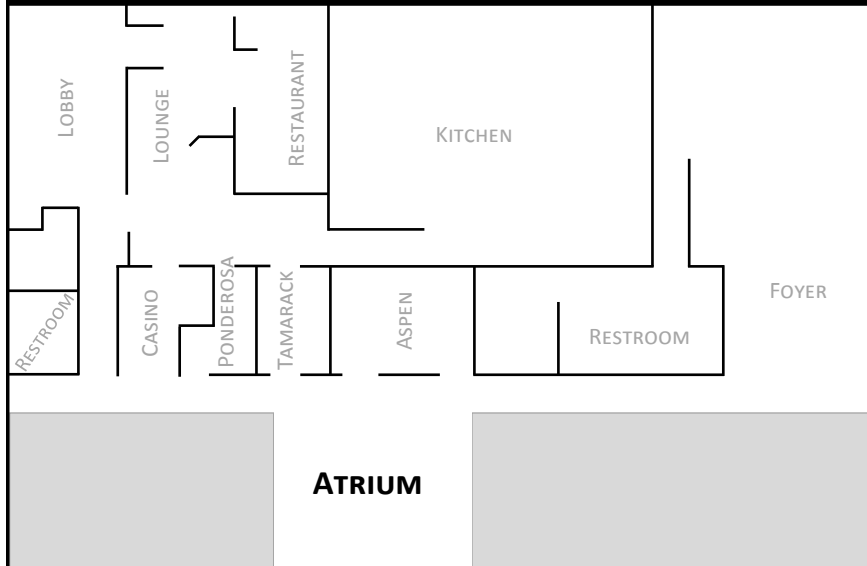

BEST WESTERN FLOOR PLAN PART I

ZOOM-IN OF ATRIUM

BEST WESTERN FLOOR PLAN PART II

ZOOM-IN OF FOYER ZOOM-IN OF HYALITE

BOOTH SPACE AVAILABILITY

- MACo BOOTH
- AVAILABLE
- RESERVED
- BREAK STATION