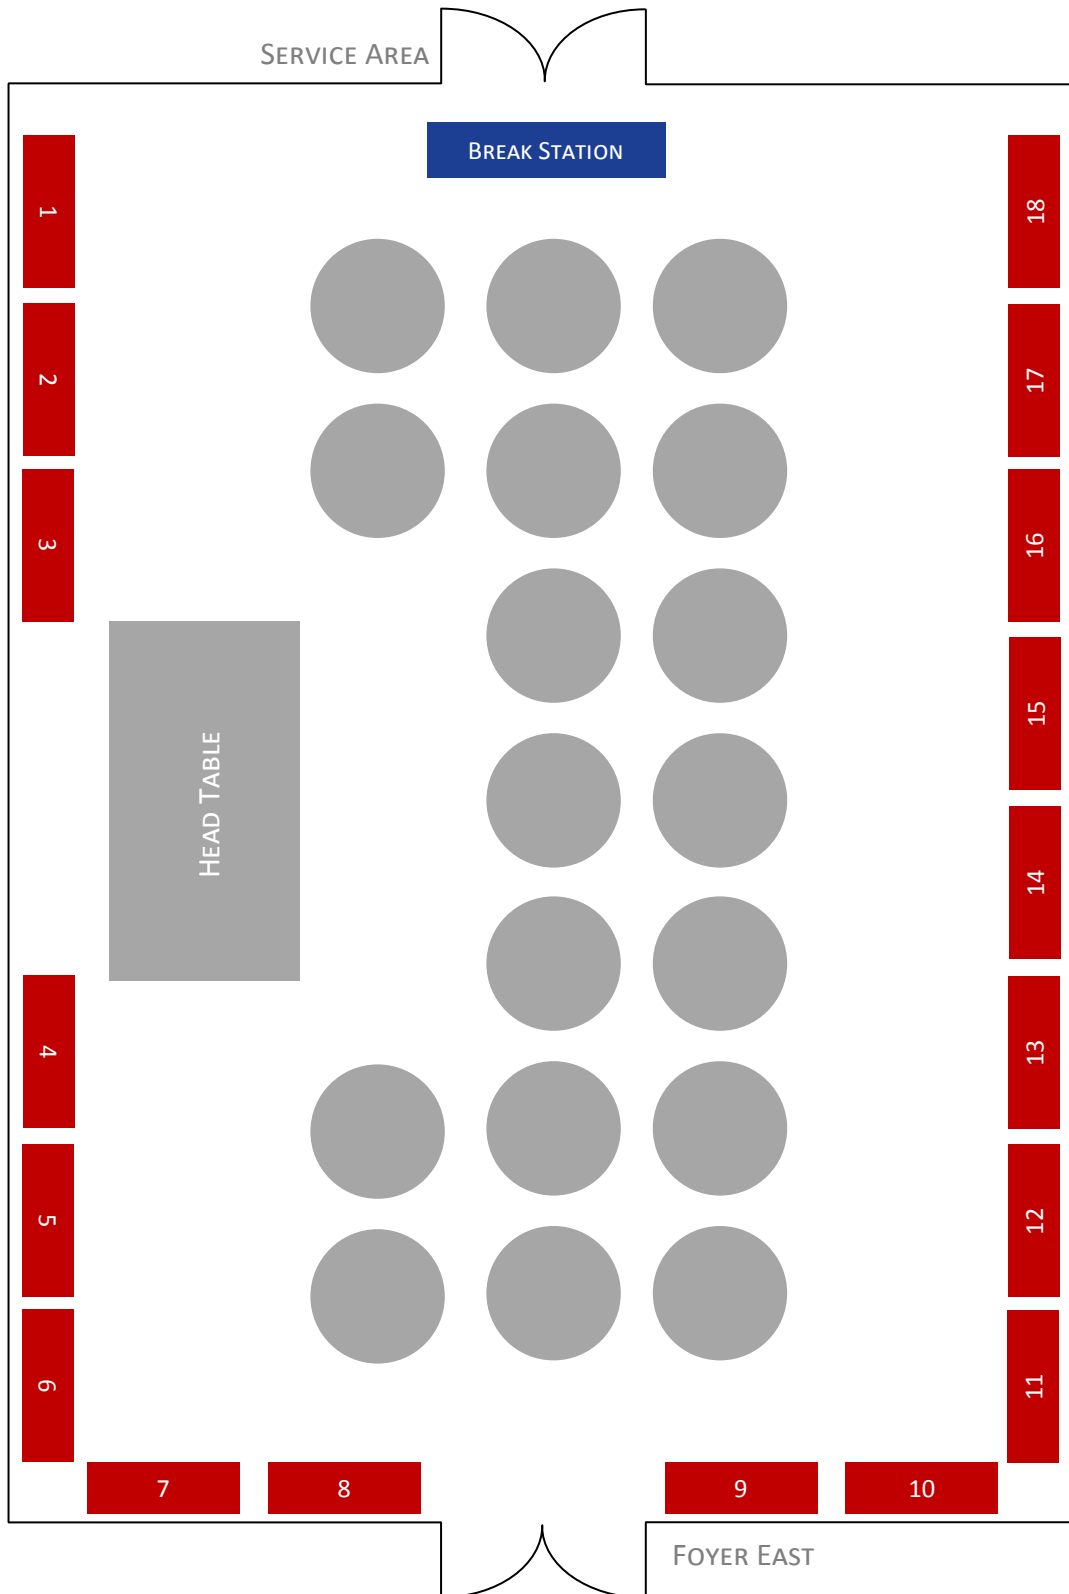

## BOOTH SPACE AVAILABILITY

MACo BOOTHS

RESERVED

BREAK STATIONS

### GLACIER IV

# EAST FOYER & FOYER NORTH